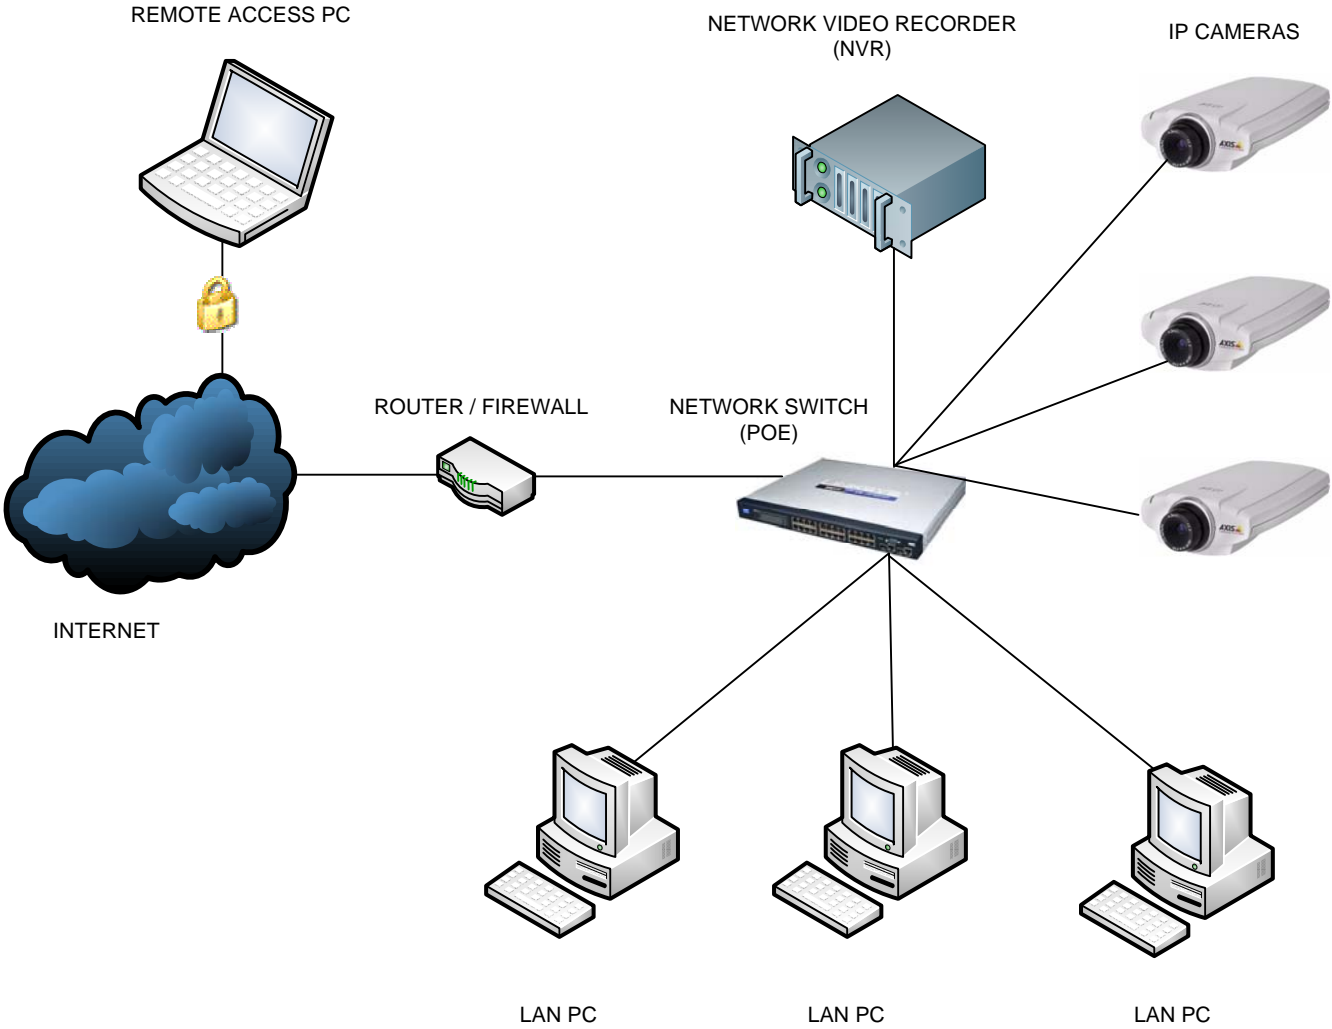

STEALTHVID

DIGITAL VIDEO SURVEILLANCE

IP CAMERAS OVER CAT5/6 IN NETWORKED ENVIRONMENT

StealthVid, Inc

18110 Chesterfield Airport Rd | Suite A | Chesterfield MO 63005
sales@StealthVid.com | www.StealthVid.com
314-574-9094